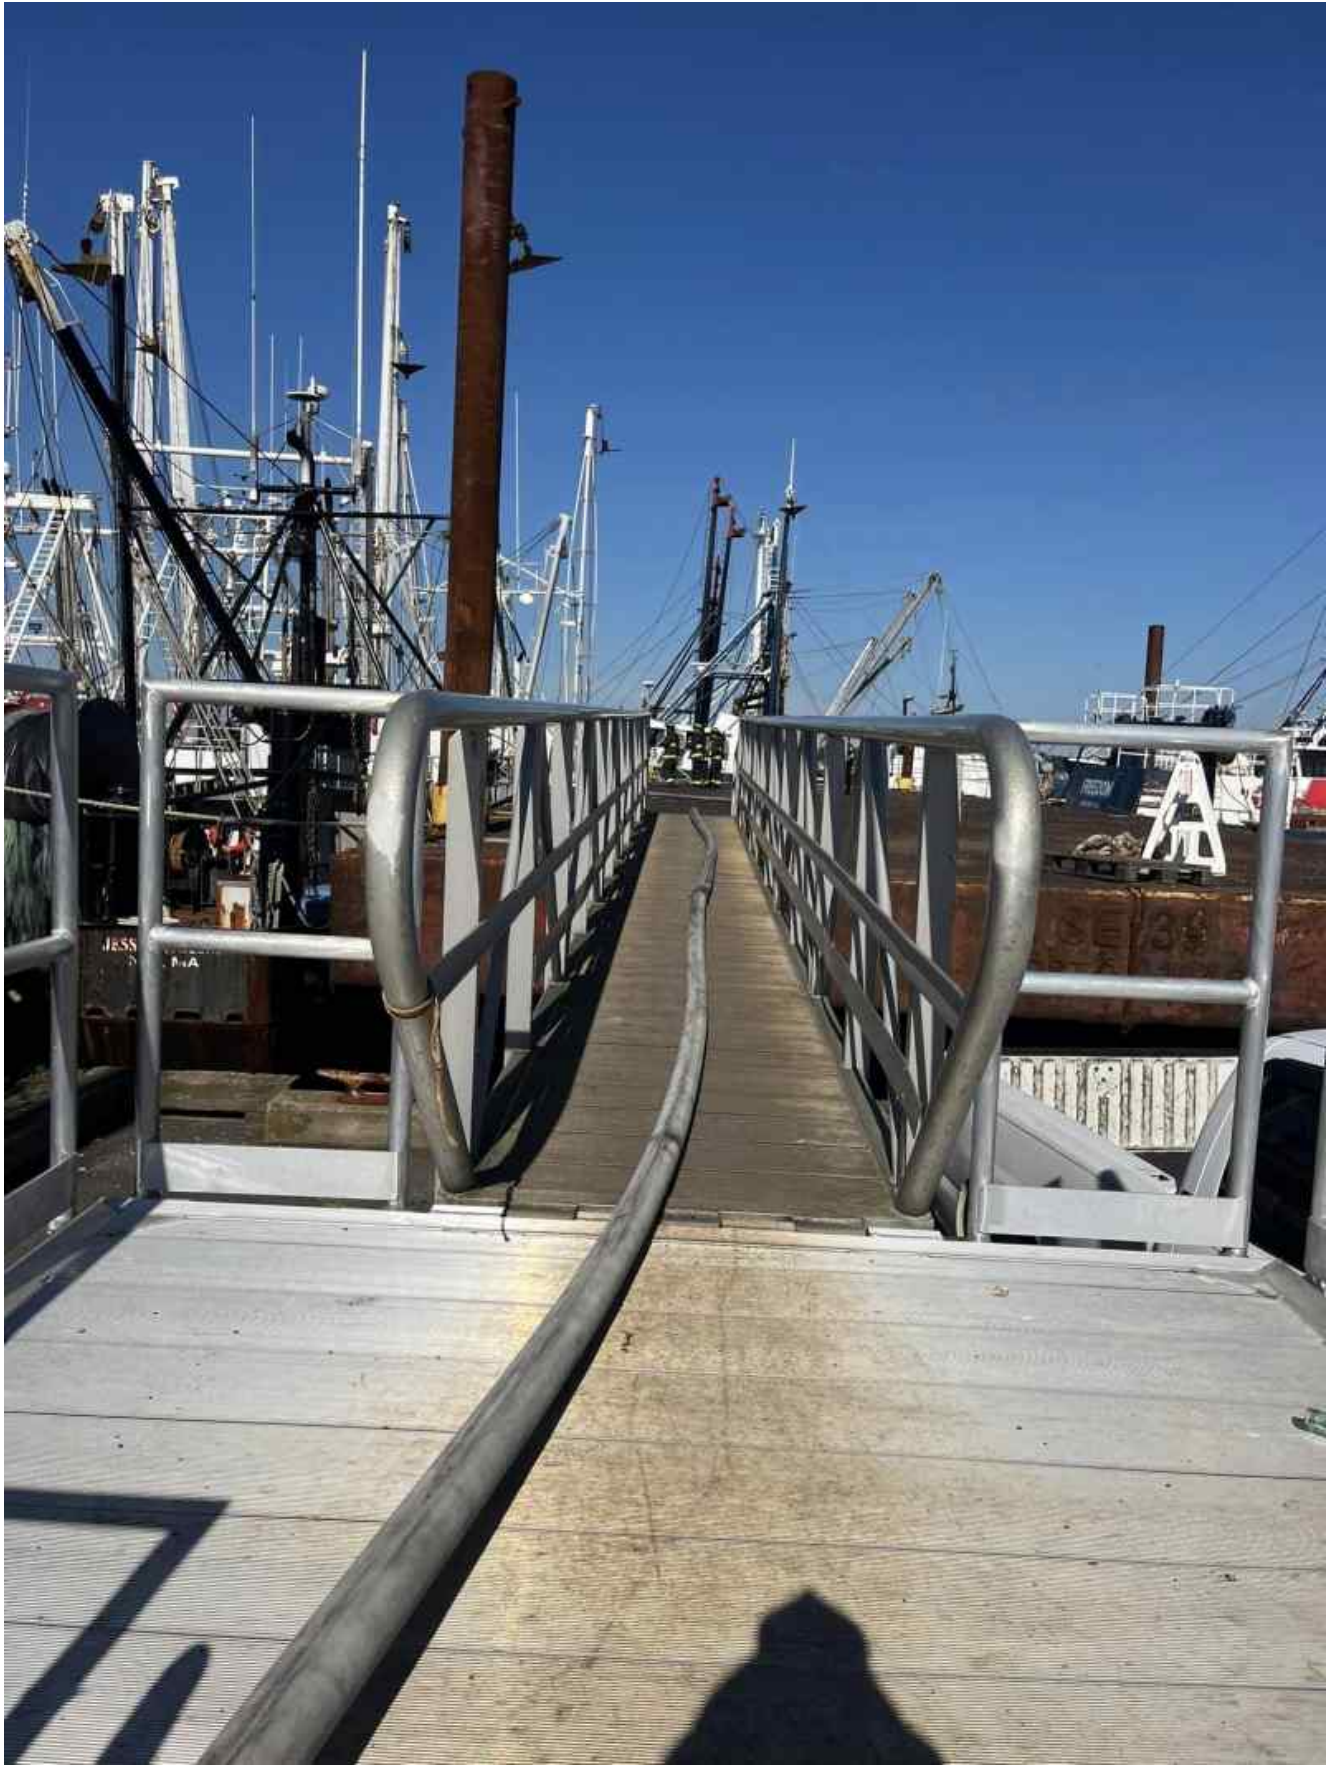

New Bedford Fire Department photo.