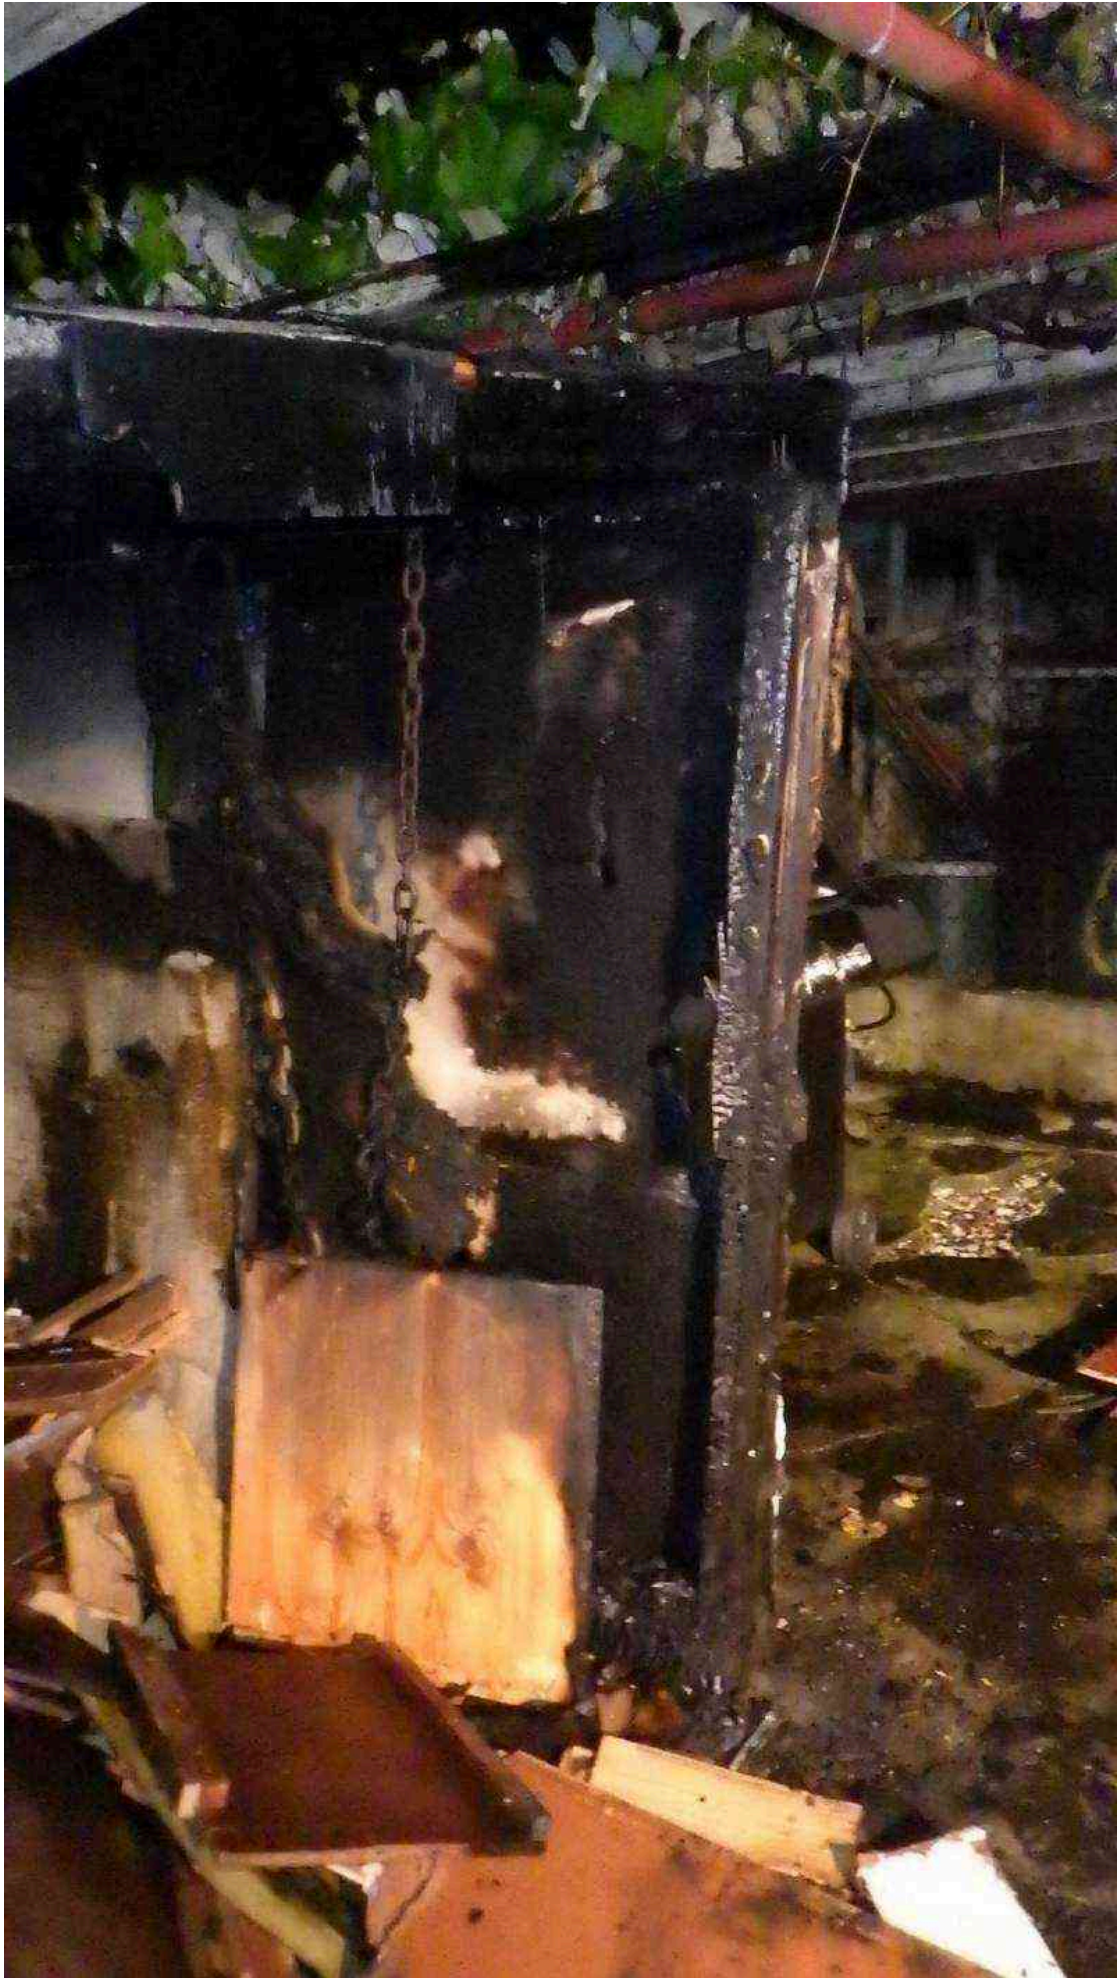

New Bedford firefighters battle shed fire that threatens adjacent two-family home

“Last night at 11:38pm, 911 calls were received for a reported shed on fire in close proximity to the rear of the building located at 6 Harmony Street.

Engine 6 & Ladder 3 extinguished a fully involved shed adjacent to a two-family home, preventing fire extension into the building. The vinyl-sided exterior sustained minor radiant heat damage.

The fire cause was investigated by the NBFD Fire Investigation Unit and determined to be accidental.

There were no reported injuries.”-New Bedford Fire Department.

New Bedford Fire Department photo.

New Bedford Fire Department photo.

New Bedford Fire Department photo.

New Bedford Fire Department photo.

New Bedford Fire Department photo.