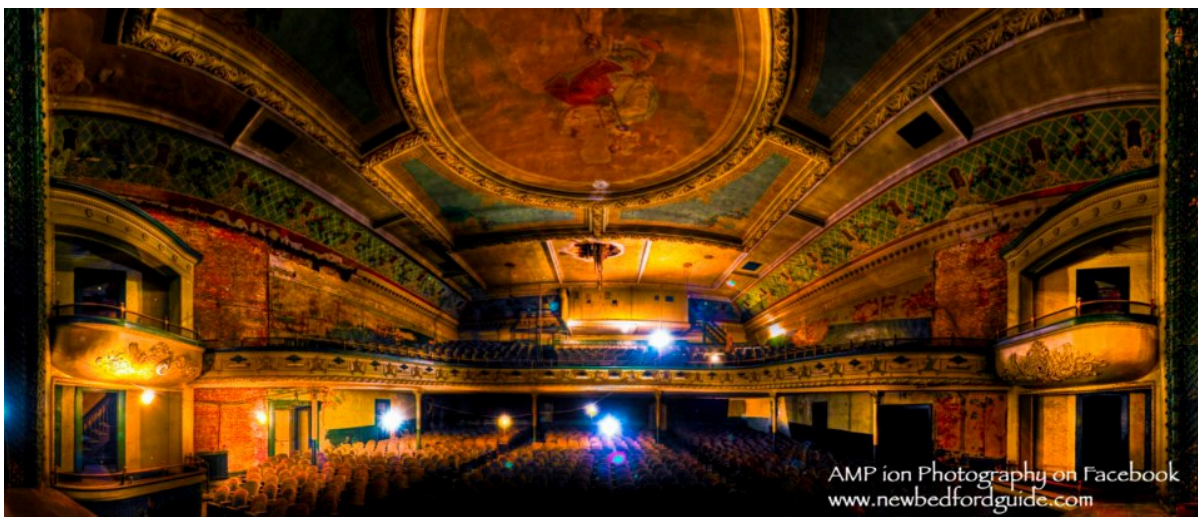

Centre Street in Downtown New Bedford

North Water Street in New Bedford

Old House in Dartmouth

Butler's Flat lighthouse in New Bedford

Orpheum Theatre in New Bedford

White's Old Mill in Acushnet

Fairhaven Best 5 Photos (Fairhaven Guide Facebook Cover)