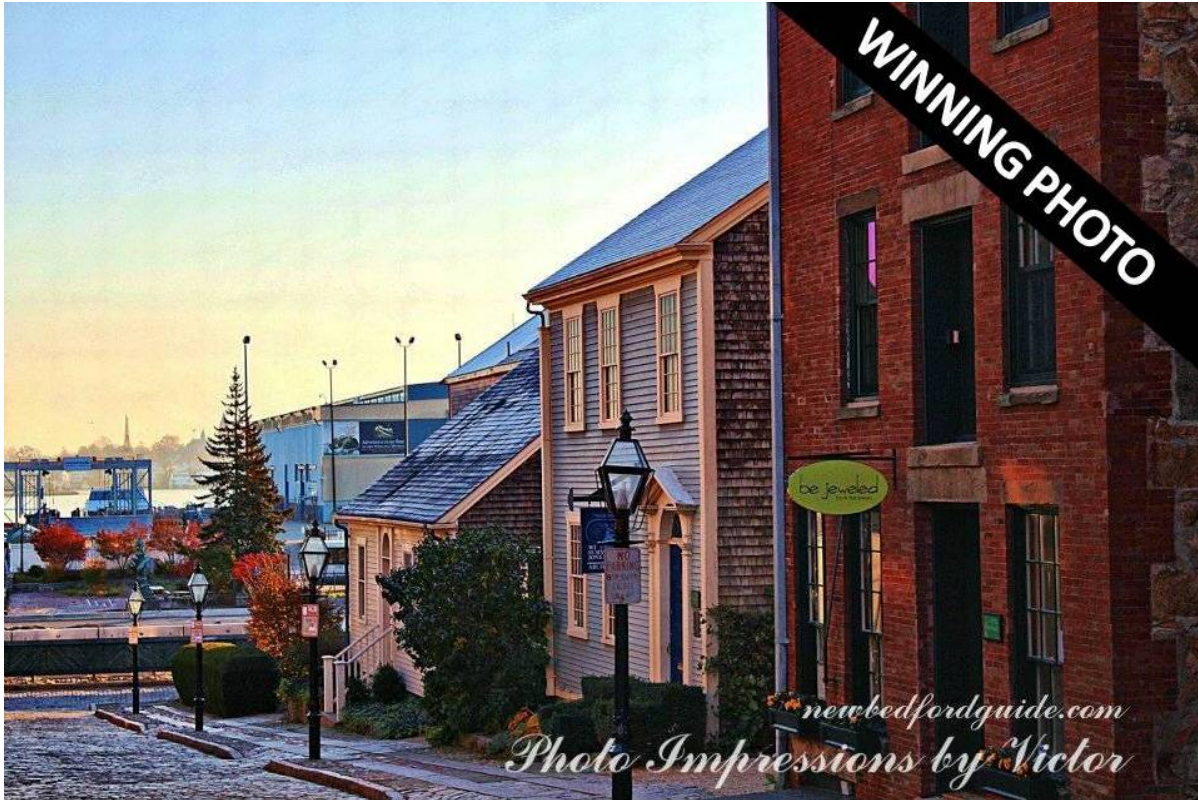

New Bedford Guide May Photo Contest Results

In May New Bedford Guide held it's second photo contest sponsored by South Coast Architecture. The theme of the contest was "Old Dartmouth Architecture." Dozens of amateur and professional photographers submitted 63 photos with the hope of winning the cover photo on New Bedford Guide's Facebook page and \$200. There is one overall winner for the Southcoast, MA (\$200 and New Bedford Guide Facebook cover photo) and also winners for Dartmouth Guide and Fairhaven Guide photo covers. The full gallery with all submissions can be seen on the Facebook contest gallery.

Check out the first contest we threw in April where photographers submitted 157 photos. Our next contest will start the week of Monday, 4 June, so stay tuned! If you are a photographer you should become a member of our Southcoast, MA Photographers Group on Facebook.

Here are New Bedford Guide's top picks for Fairhaven, Dartmouth and the South Coast, and the winners of the contest.

South Coast MA Best 6 Photos (New Bedford Guide Facebook Cover)

Winning Photo: Photo Impressions by Victor

Centre Street in Downtown New Bedford

North Water Street in New Bedford

Old House in Dartmouth

Butler's Flat lighthouse in New Bedford

Orpheum Theatre in New Bedford

White's Old Mill in Acushnet

Fairhaven Best 5 Photos (Fairhaven Guide Facebook Cover)