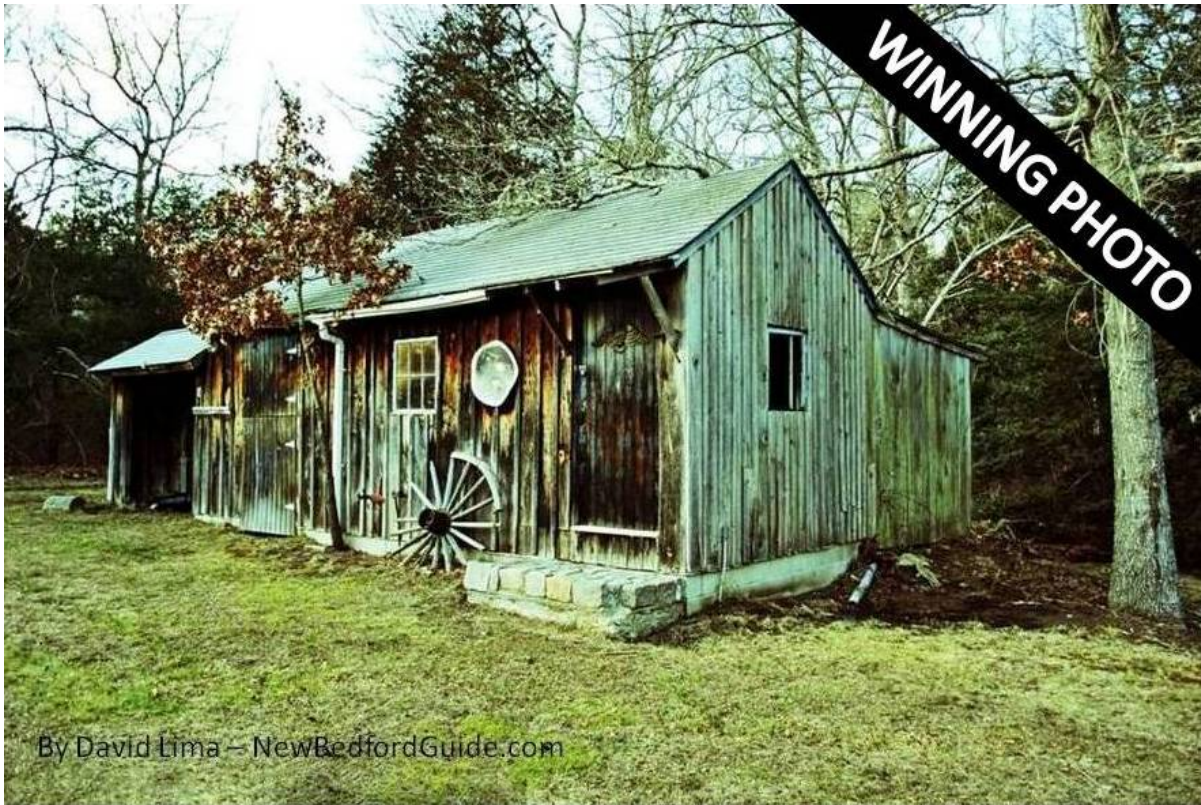

Dartmouth Best 5 Photos (Dartmouth Guide Facebook Cover)

Winning Photo: David Lima

Old House in Dartmouth

Comet Roller Coaster at Lincoln Park

Saint Mary's Church in South Dartmouth

Comet Roller Coaster at Lincoln Park in Dartmouth