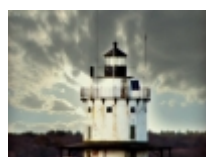

New Bedford Guide May Photo Contest Results

In May New Bedford Guide held it's second photo contest sponsored by South Coast Architecture. The theme of the contest was "Old Dartmouth Architecture." Dozens of amateur and professional photographers submitted 63 photos with the hope of winning the cover photo on New Bedford Guide's Facebook page and \$200. There is one overall winner for the Southcoast, MA (\$200 and New Bedford Guide Facebook cover photo) and also winners for Dartmouth Guide and Fairhaven Guide photo covers. The full gallery with all submissions can be seen on the Facebook contest gallery.

Here are New Bedford Guide's top picks for Fairhaven, Dartmouth and the South Coast, and the winners of the contest.

South Coast MA Best 6 Photos (New Bedford Guide Facebook Cover)

Winning Photo: Photo Impressions by Victor