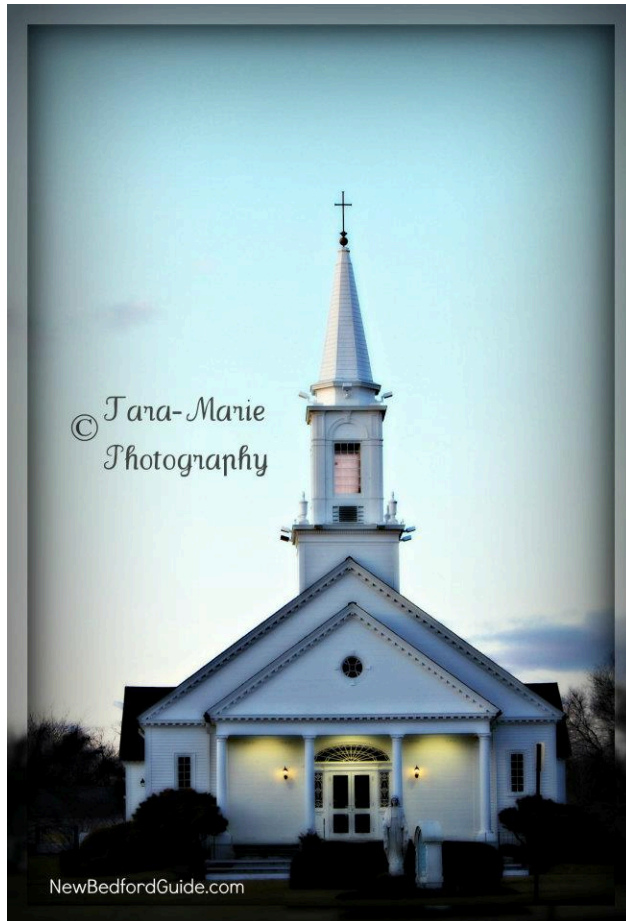

Dartmouth Best 5 Photos (Dartmouth Guide Facebook Cover)

Winning Photo: David Lima

Old House in Dartmouth

Comet Roller Coaster at Lincoln Park

Saint Mary's Church in South Dartmouth

Comet Roller Coaster at Lincoln Park in Dartmouth