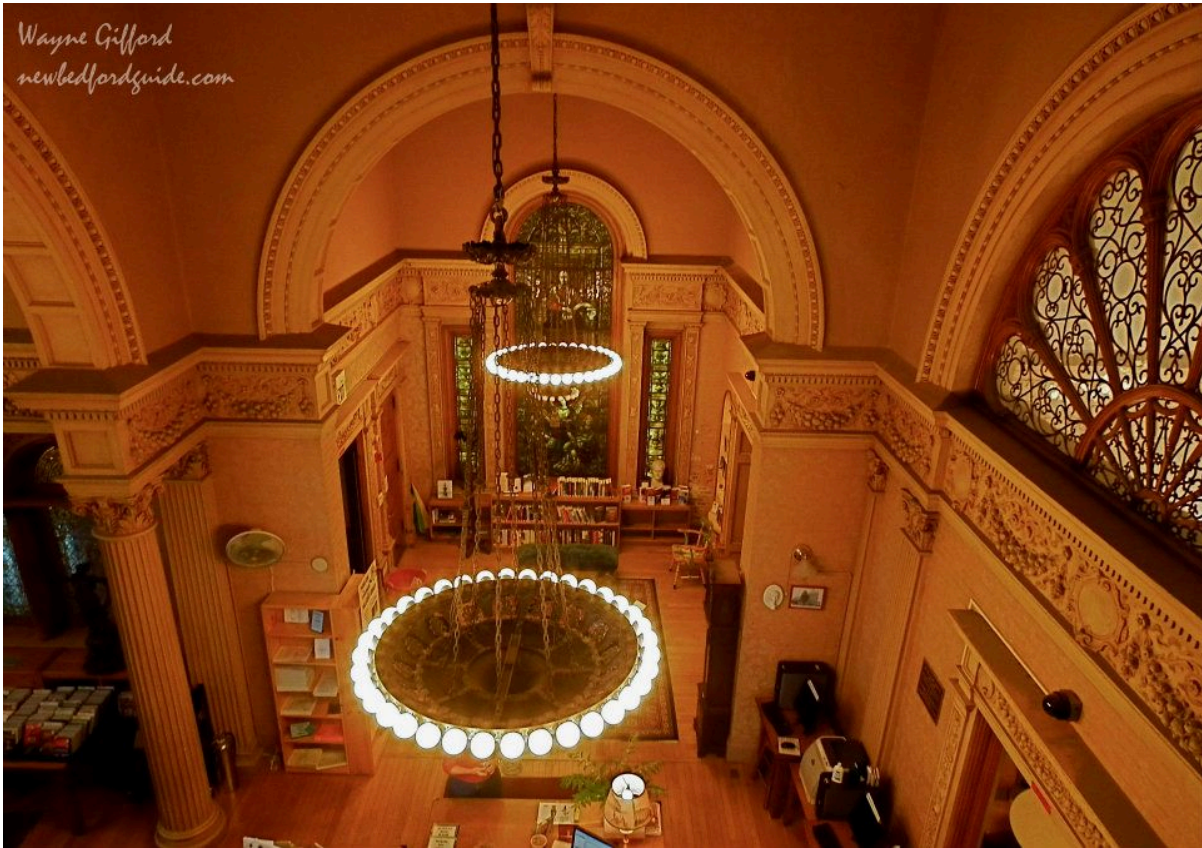

Winning Photo: Kevin Faria

Unitarian Memorial Church in Fairhaven

Unitarian Memorial Church in Fairhaven

Millicent Library in Fairhaven

First Congregational Church in Fairhaven

Millicent Library in Fairhaven

Dartmouth Best 5 Photos (Dartmouth Guide Facebook Cover)

Winning Photo: David Lima

Old House in Dartmouth

Comet Roller Coaster at Lincoln Park

Saint Mary's Church in South Dartmouth

Comet Roller Coaster at Lincoln Park in Dartmouth