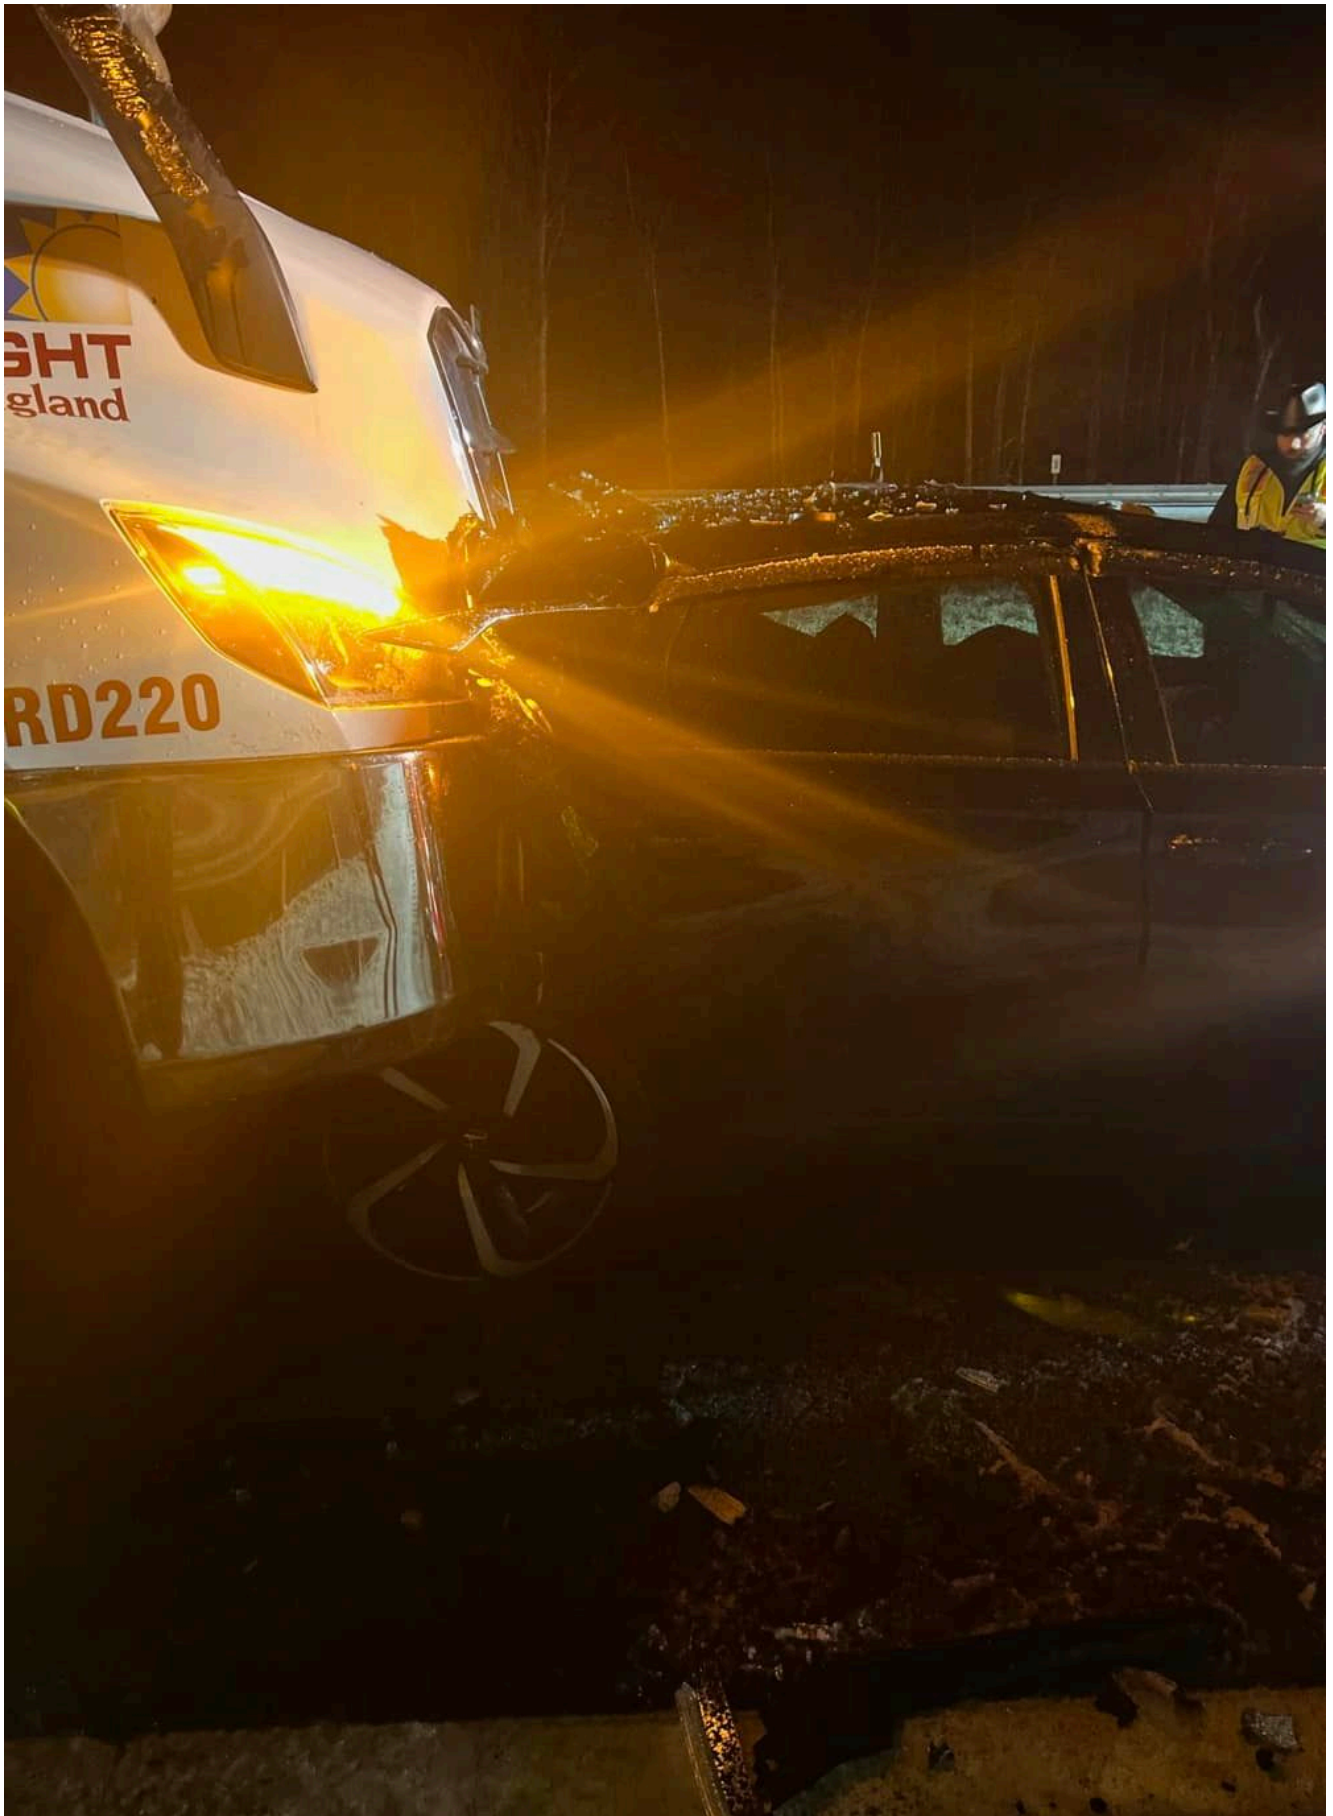

Massachusetts State Police photo.