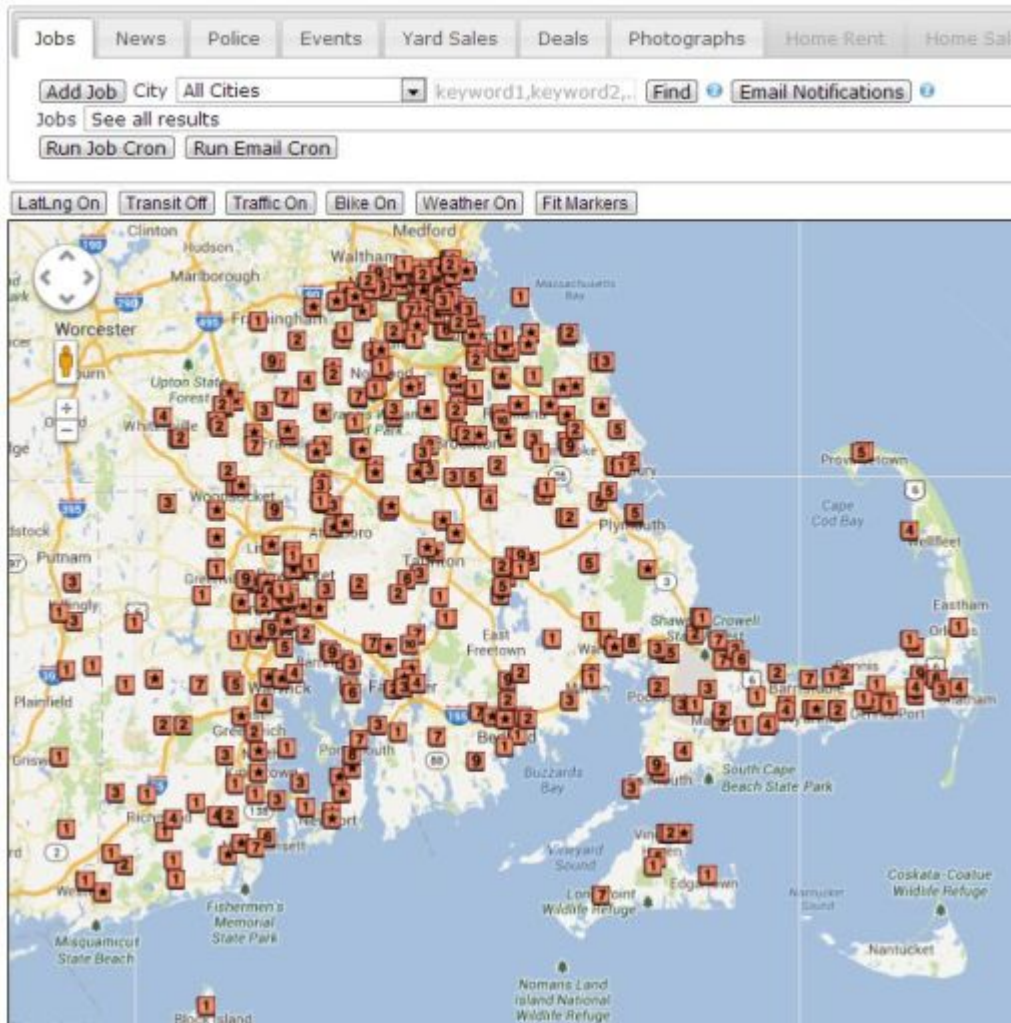

Here are the Hot Jobs in the New Bedford area from the NewBedfordGuide.com jobs database, as of April 27th, 2014:

1. CDL-Class A Driver Reinhart FoodService, LLC

Full details and application process [here](#).

2. Customer Service Associate – Cumberland Farms (New Bedford)

Full details and application process [here](#).

3. Forklift/Power Truck Operator – ABLE Associates (New Bedford)

Full details and application process [here](#).

4. Quality Assurance Manager – Sid Wainer & Son

Full details and application process [here](#).

5. Registered Nurse – St. Luke’s Hospital