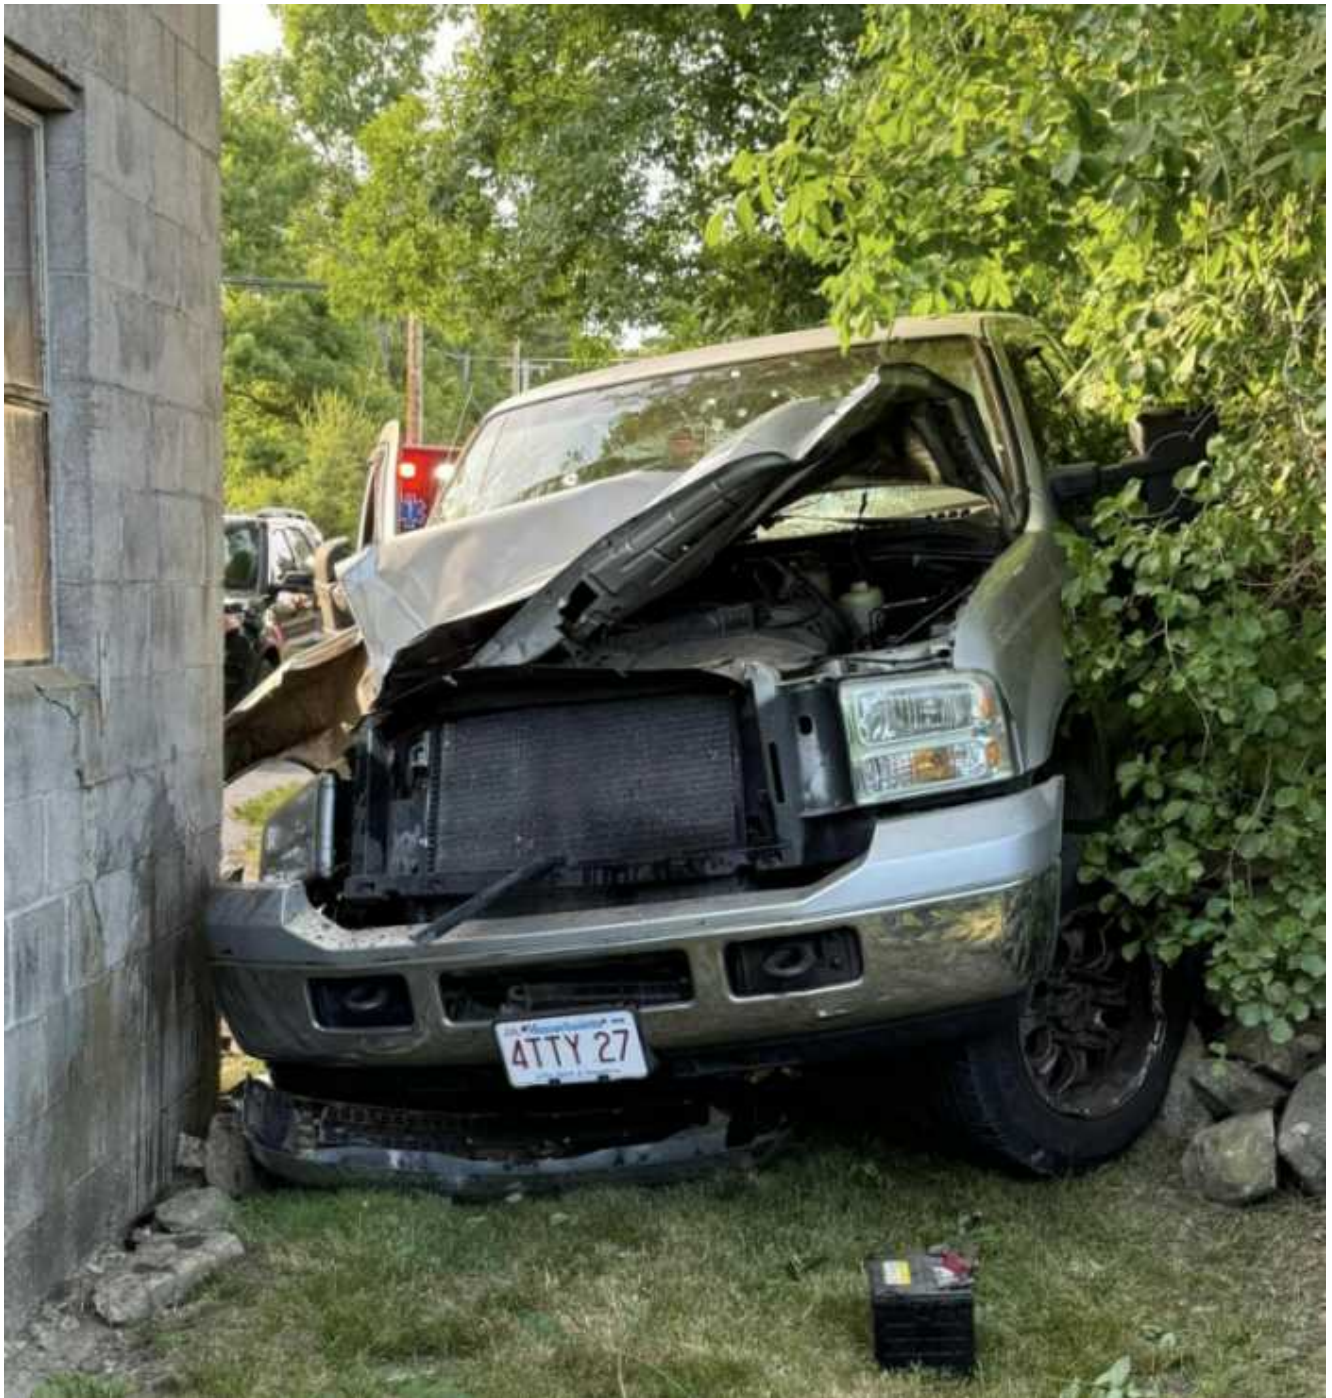

Rochester Fire Department photo.