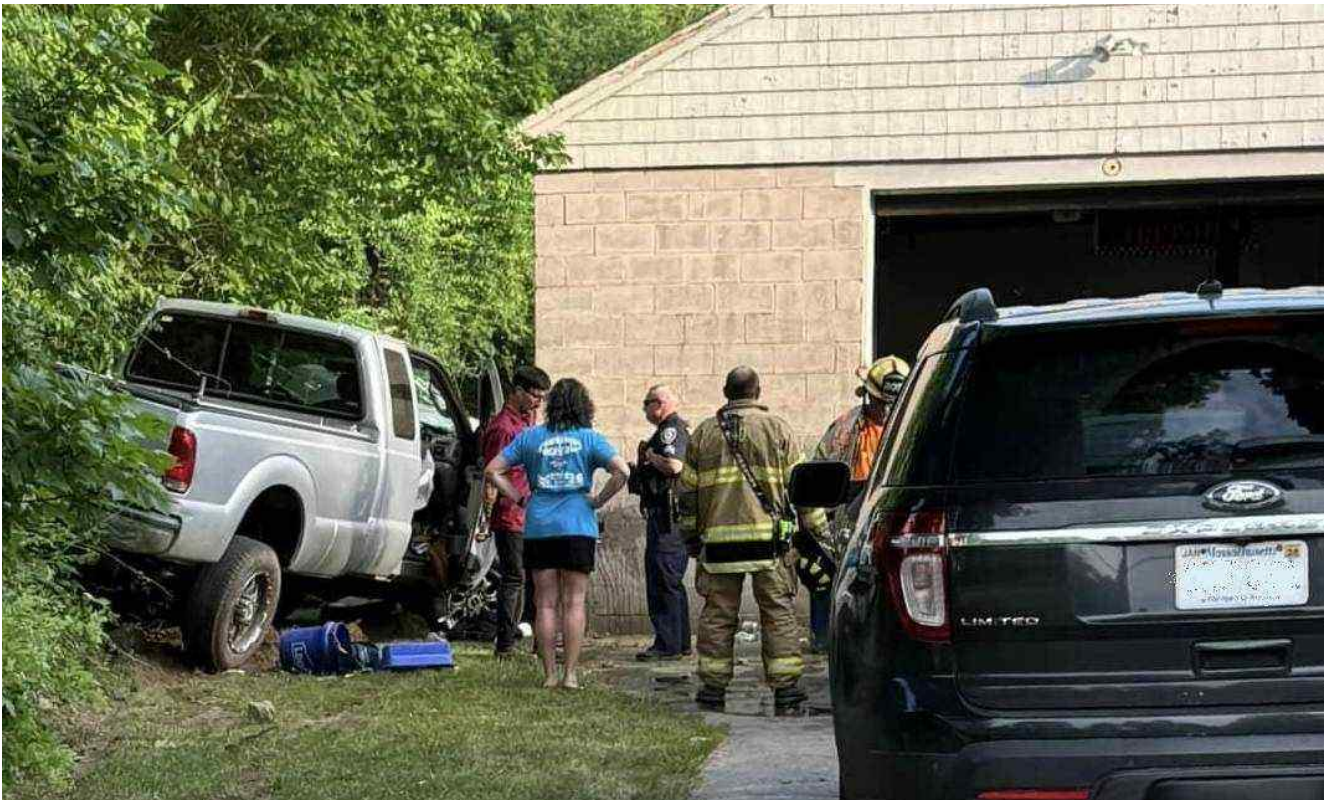

Rochester Fire Department photo.