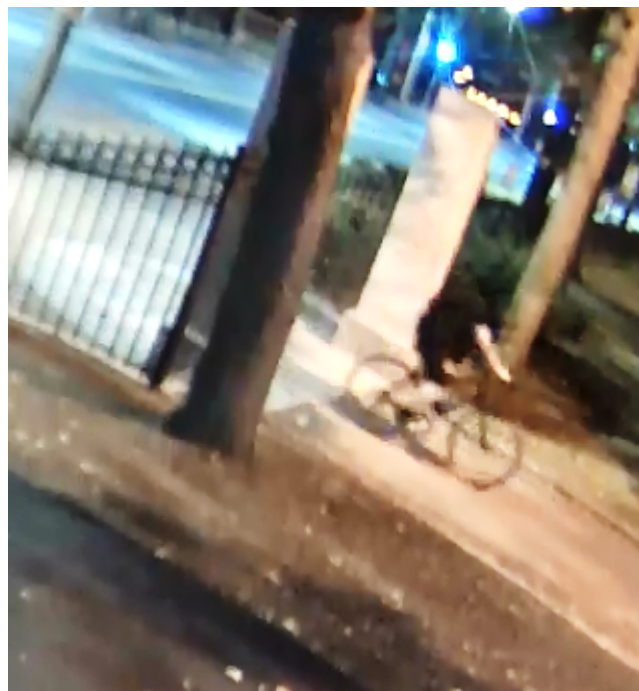

# 24-year-old woman sexually assaulted in Cambridge

Massachusetts State Police today continue to investigate Tuesday's sexual assault of a 24-year-old woman along Memorial Drive in Cambridge. As part of that ongoing investigation, tonight we are releasing three surveillance images of a man on a bicycle who is believed to be the assailant.

The assailant is described as a white male, estimated to be in his late 20s to early 30s, with a stocky build and blonde or light brown hair. As previously mentioned, he was riding a bicycle prior to and after the assault. As the photos, taken from area surveillance cameras, indicate, the man was wearing dark clothing.

Anyone with information about this incident, or who thinks they recognize the person in these images, is urged to call Massachusetts State Police Troop H Detectives at (617) 740-7875.

The woman, a Boston resident, had left a Cambridge bar shortly before closing time early Tuesday morning and was walking toward the river. At approximately 2 a.m. she was near the Weld Boat House on Memorial Drive when she was approached by a

man on a bicycle. As she tried to walk away, the assailant physically and sexually assaulted her. The victim screamed for help; two witnesses in the area heard her and ran toward her, at which point the assailant got back on his bike and fled.