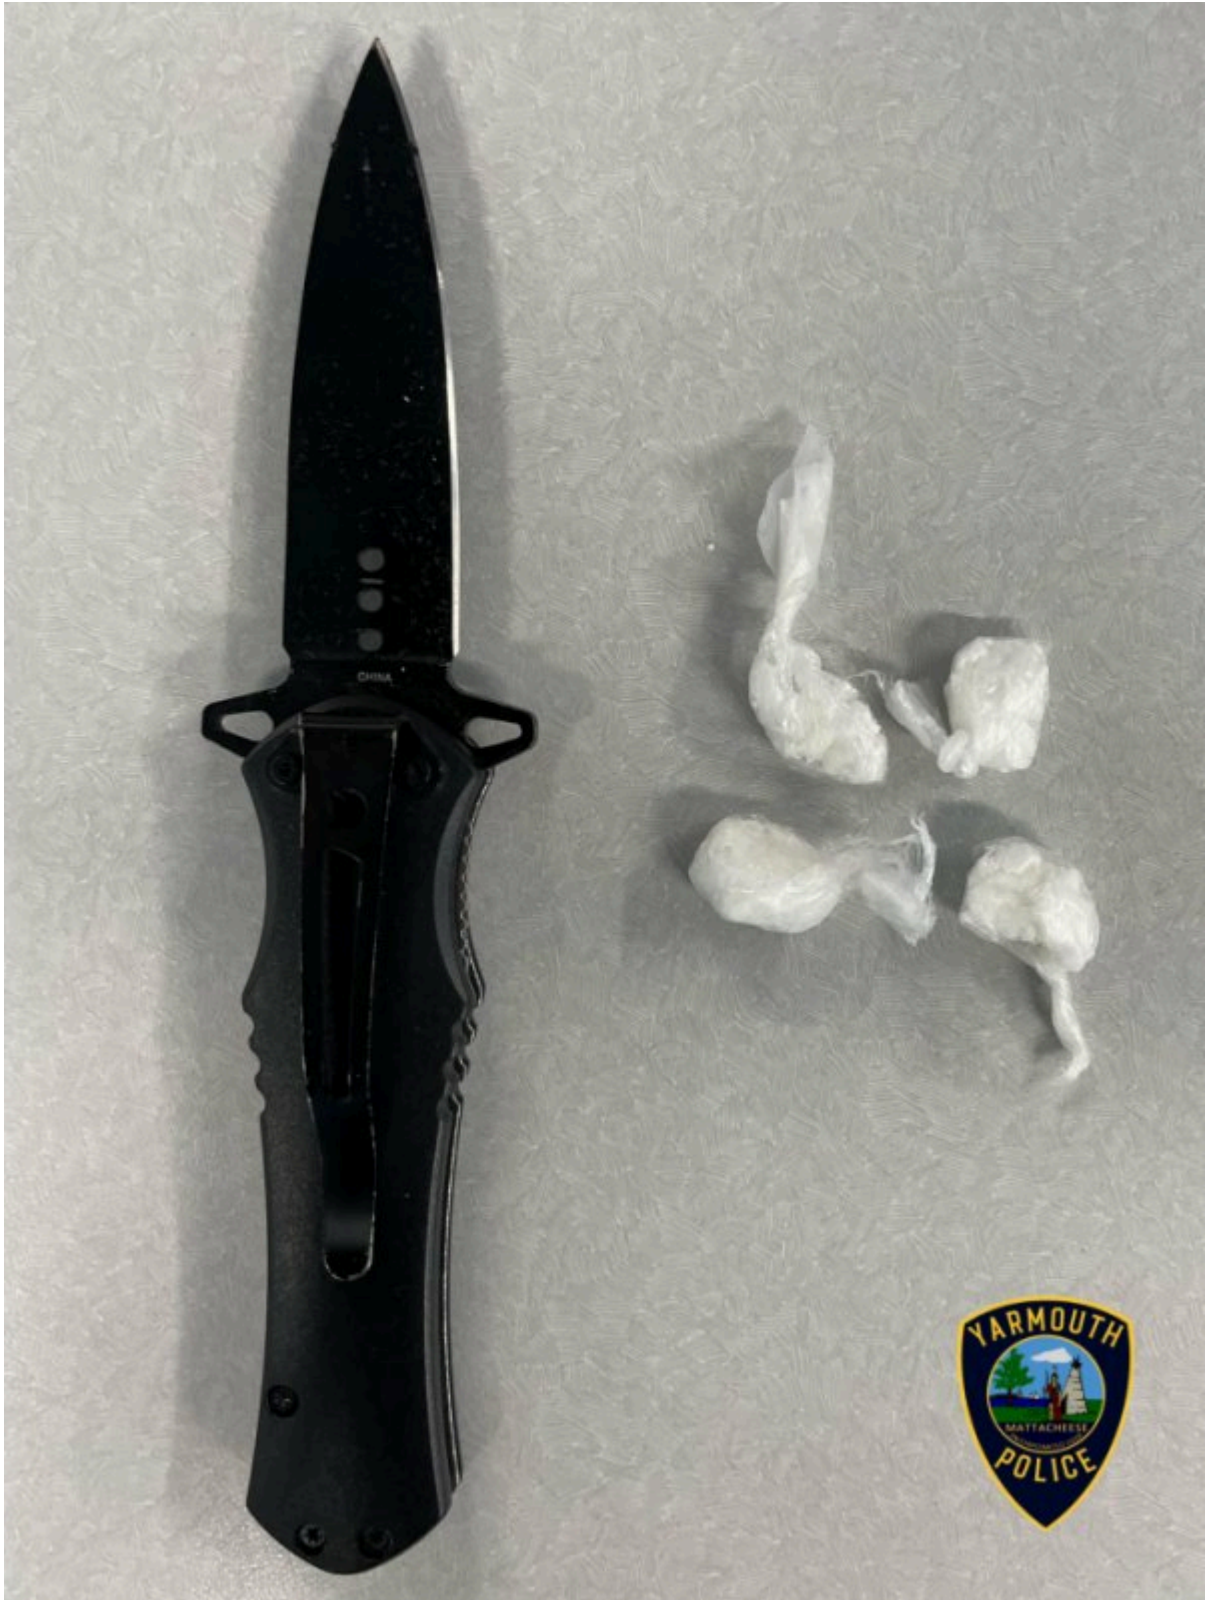

Yarmouth Police Department photo.